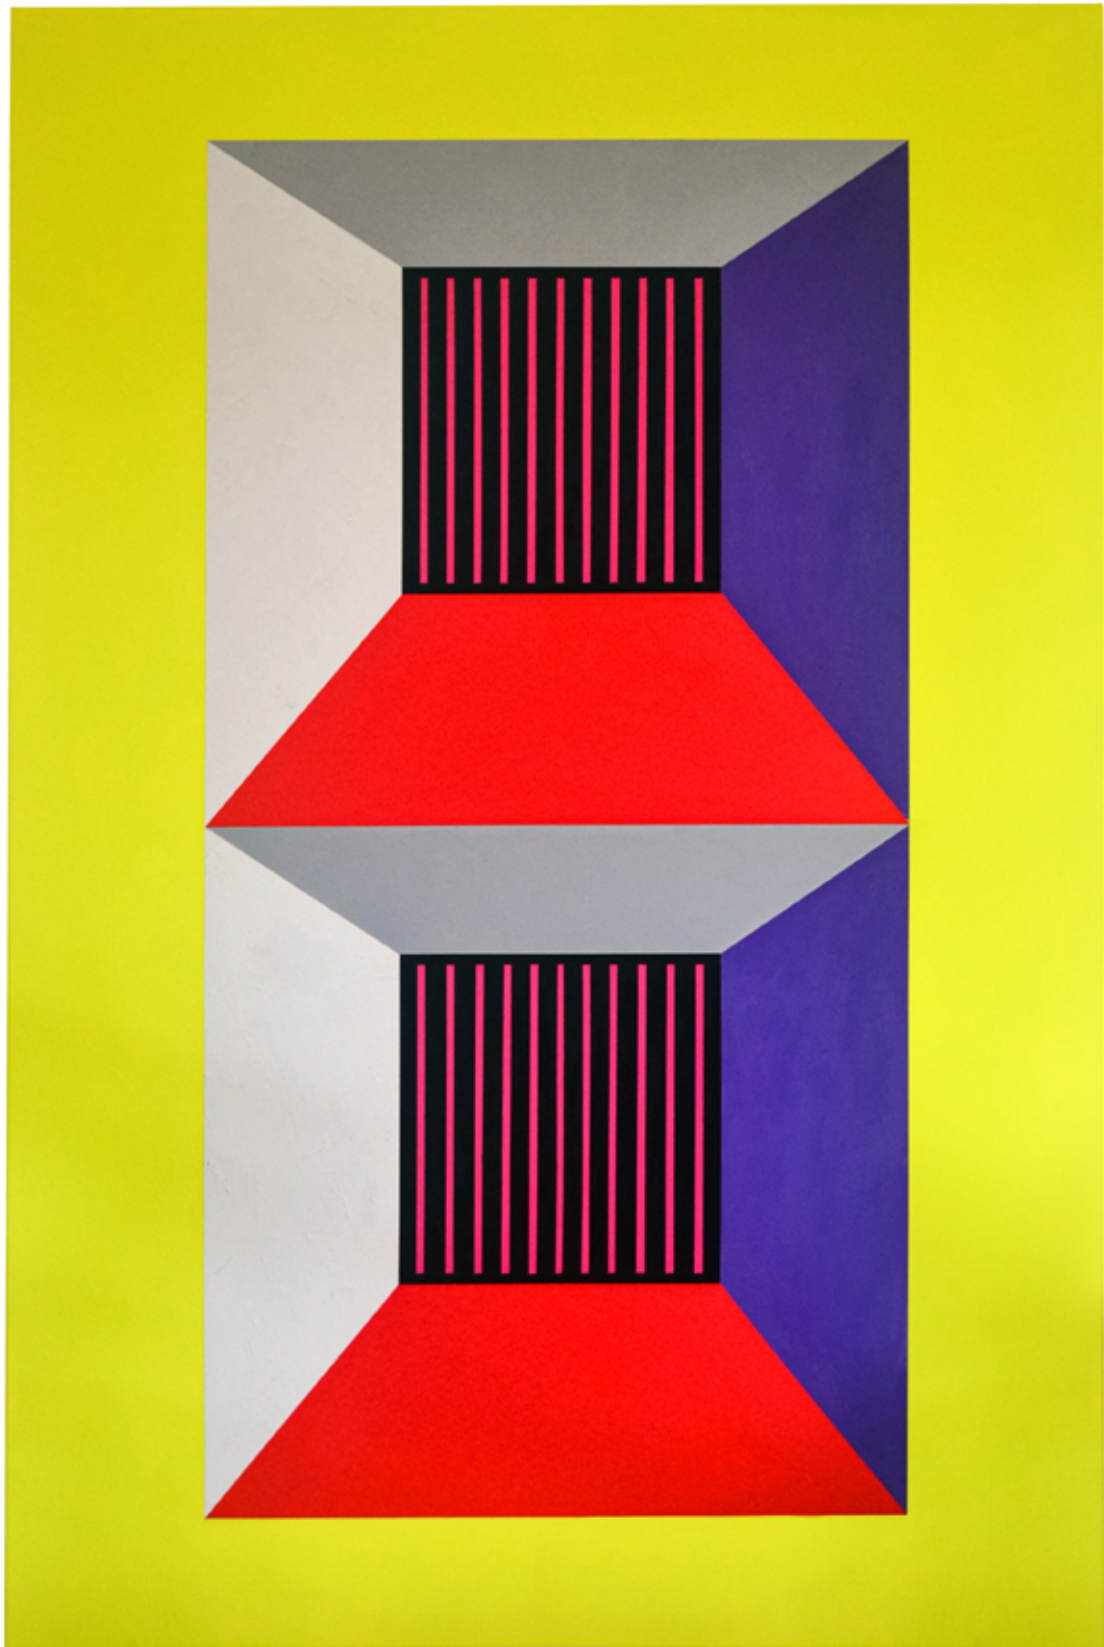

Shape Up or Ship Out takes the iconic shipping containers that dominate Tauranga's local port as a point of departure, with the long and narrow nature of the gallery itself enhancing this reference. Visual symbols of bar codes, logos and QR Codes are combined and remixed with national and maritime flags to encompass the wider language of the global shipping network. While the exhibition's title makes a direct reference to this initial inspiration for the show, Darragh also uses it to address the reality of being an artist and the associated 'hustle'; it is his continued work in commercial design that funds his career as a practicing artist.

*- Serena Bentley, Curator, Tauranga Art Gallery*

Precious Cargo, 2023  
Acrylic & mixed media on canvas.  
1500 x 1500 mm  
\$4000

Containers Stacked, 2022  
Acrylic & mixed media on canvas.  
1000 x 1000 mm  
\$2800

Tracking Details, 2023

Acrylic & mixed media on canvas.

1000 x 1500 mm

\$3500

Container Exploded, 2022  
Acrylic & mixed media on canvas.  
1000 x 1000 mm  
\$2800

Maersk Mandate, 2023  
Acrylic & mixed media on canvas.  
1000 x 1500 mm  
\$3500

Black & White Containers Stacked, 2022

Acrylic & mixed media on canvas.

1000 x 1000 mm

\$2800

Busted Container, 2023  
Acrylic & mixed media on canvas.  
1000 x 1500 mm  
\$3500

Greyscale Container, 2022  
Acrylic & mixed media on canvas.  
1000 x 1000 mm  
\$2800